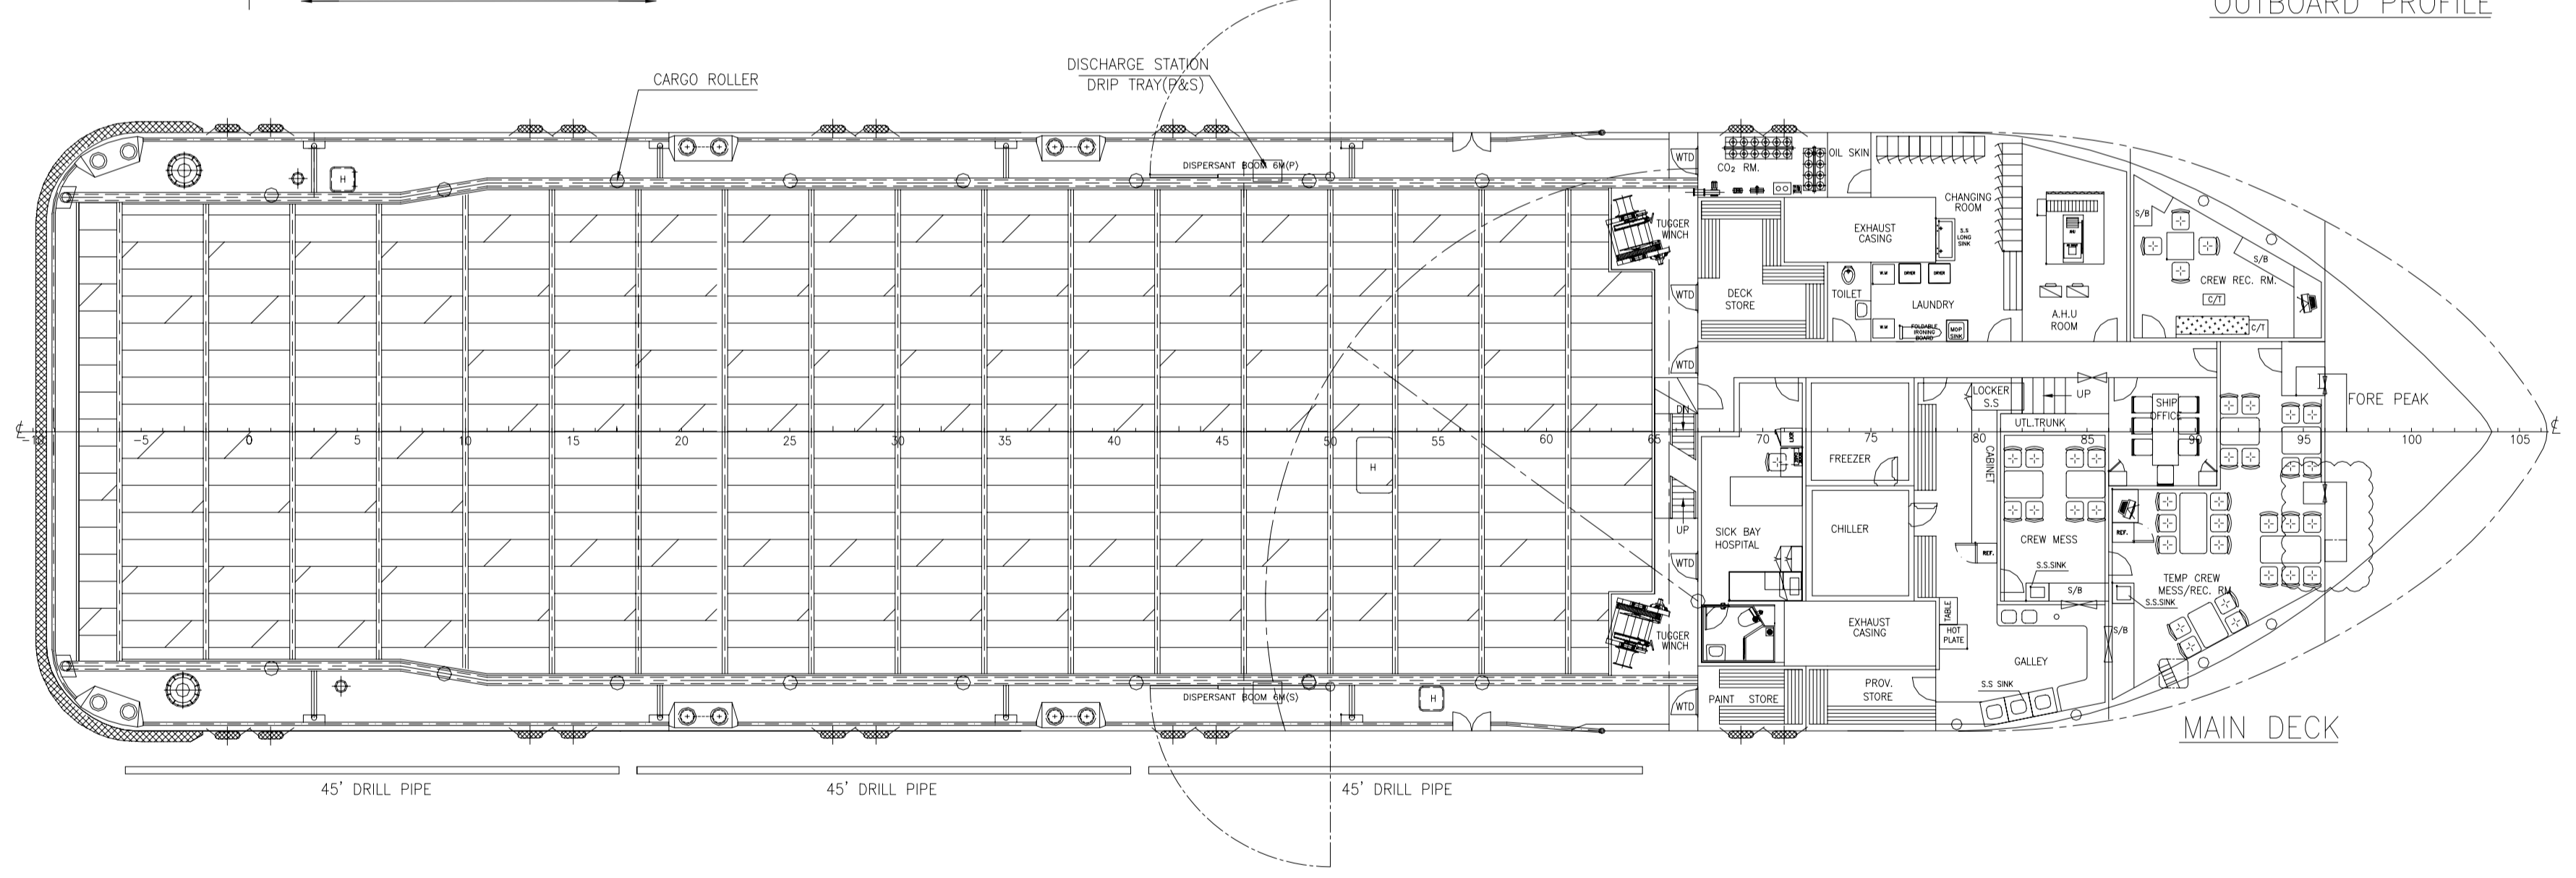

OUTBOARD PROFILE

OFFICER DECK (8PAX)

UPPER FORECASTLE DECK (22PAX)

MAIN DECK

4	
3	
2	
1	
	OWNER
F.O	3
BRINE CEMENT	40