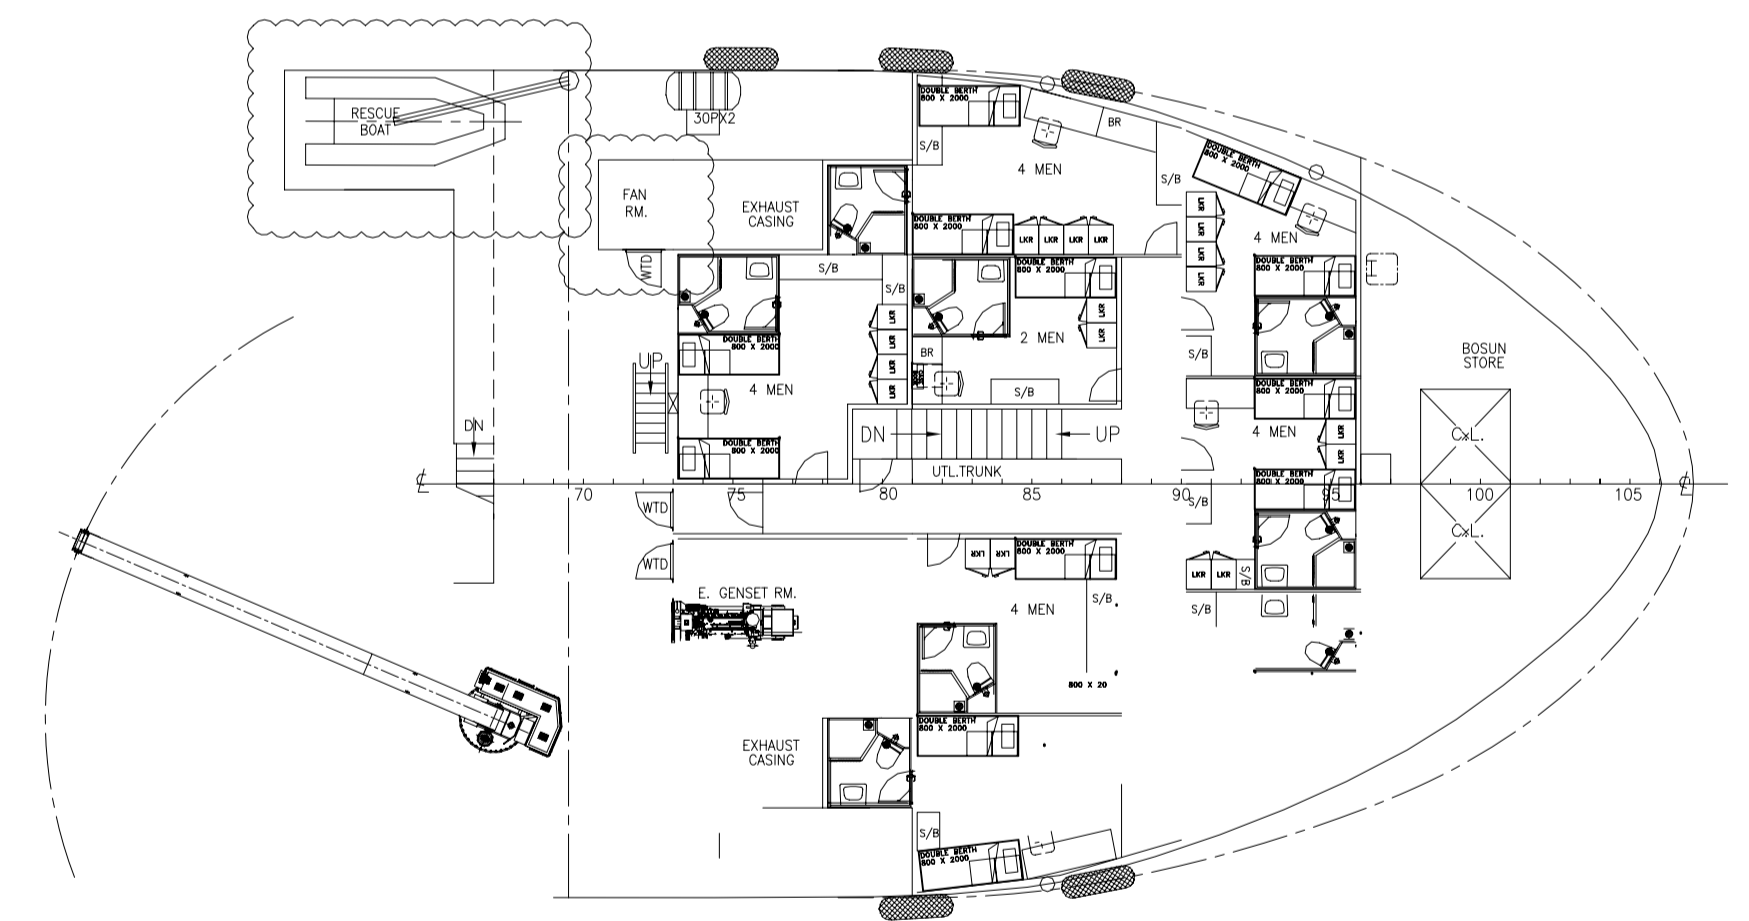

OUTBOARD PROFILE

OFFICER DECK (8PAX)

UPPER FORECASTLE DECK (22PAX)

MAIN DECK

4	
3	
2	
1	
	OWNER
F.O	3
BRINE CEMENT	40