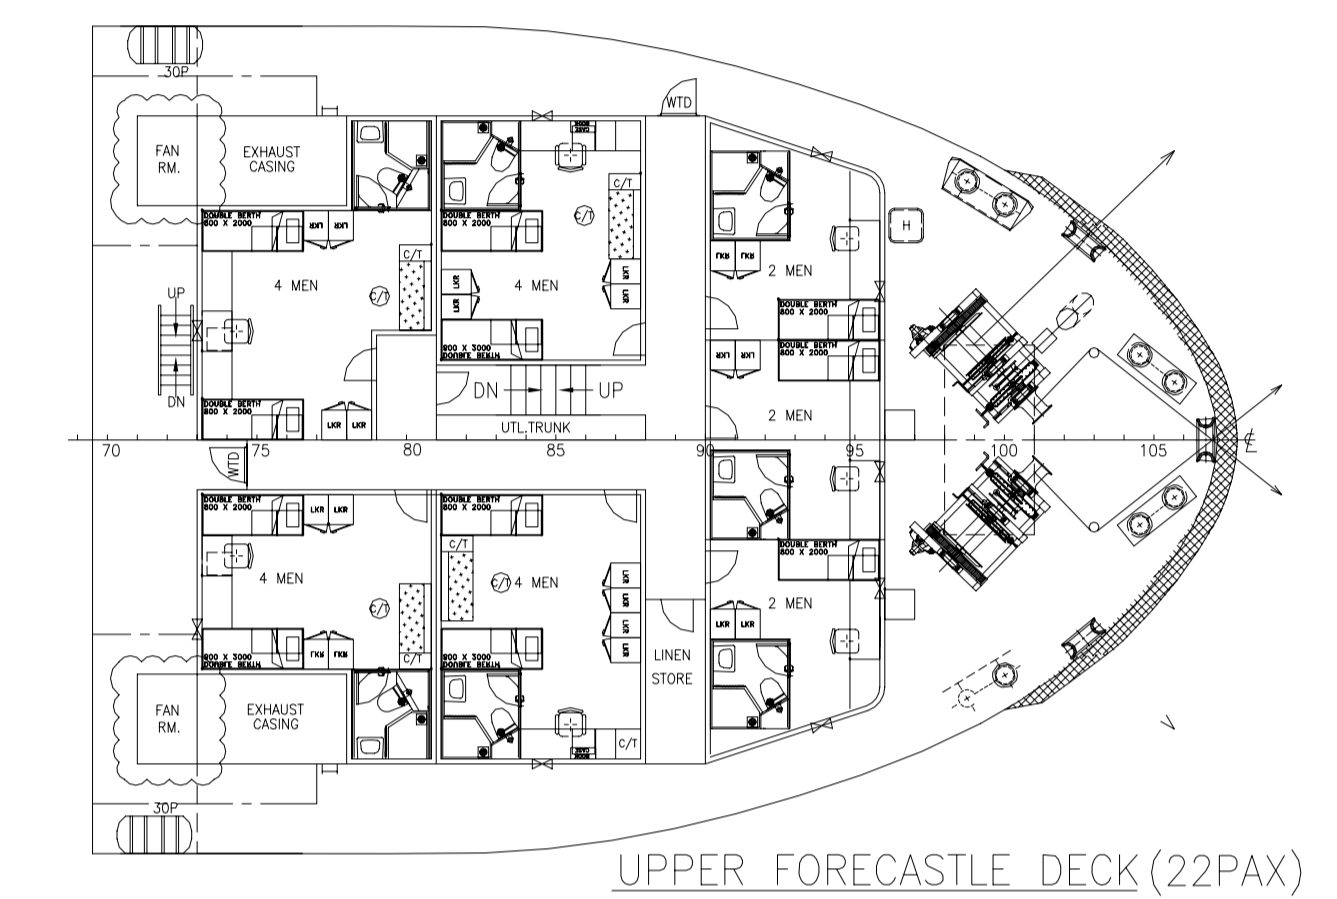

OUTBOARD PROFILE

OFFICER DECK (8PAX)

UPPER FORECASTLE DECK (22PAX)

MAIN DECK

4	
3	
2	
1	
	OWNER
F.O	3
BRINE CEMENT	40