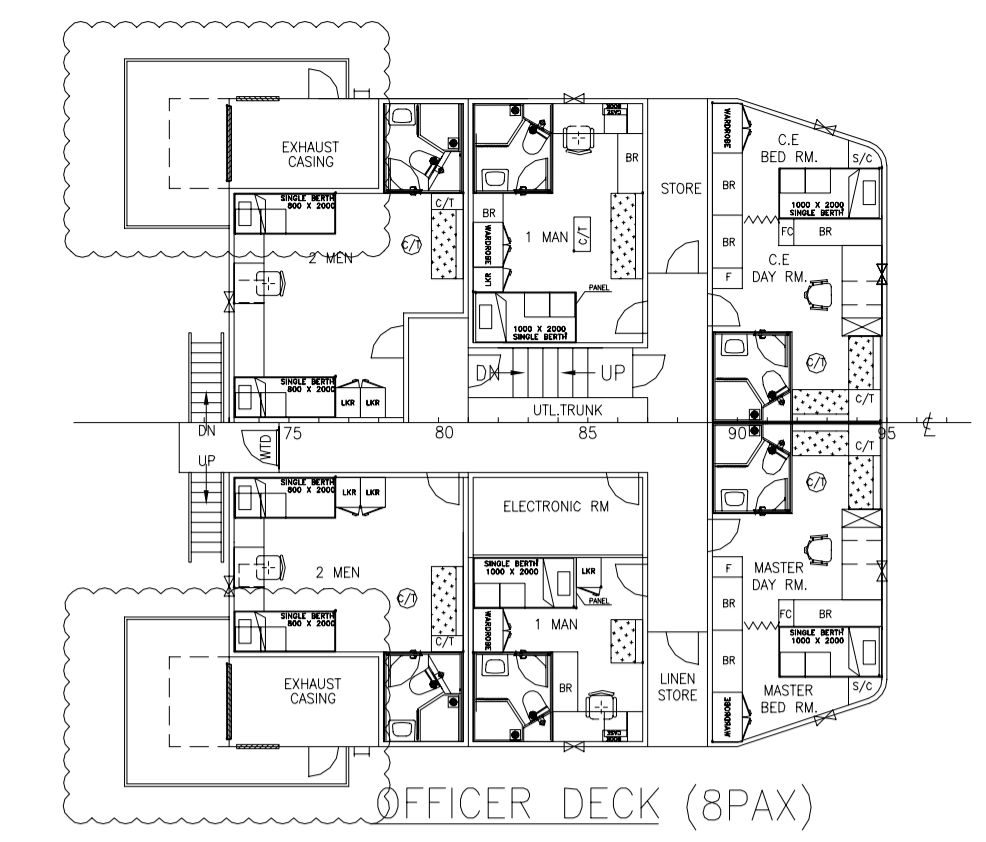

OUTBOARD PROFILE

OFFICER DECK (8PAX)

UPPER FORECASTLE DECK (22PAX)

MAIN DECK

4	
3	
2	
1	
	OWNER
F.O	3
BRINE CEMENT	40