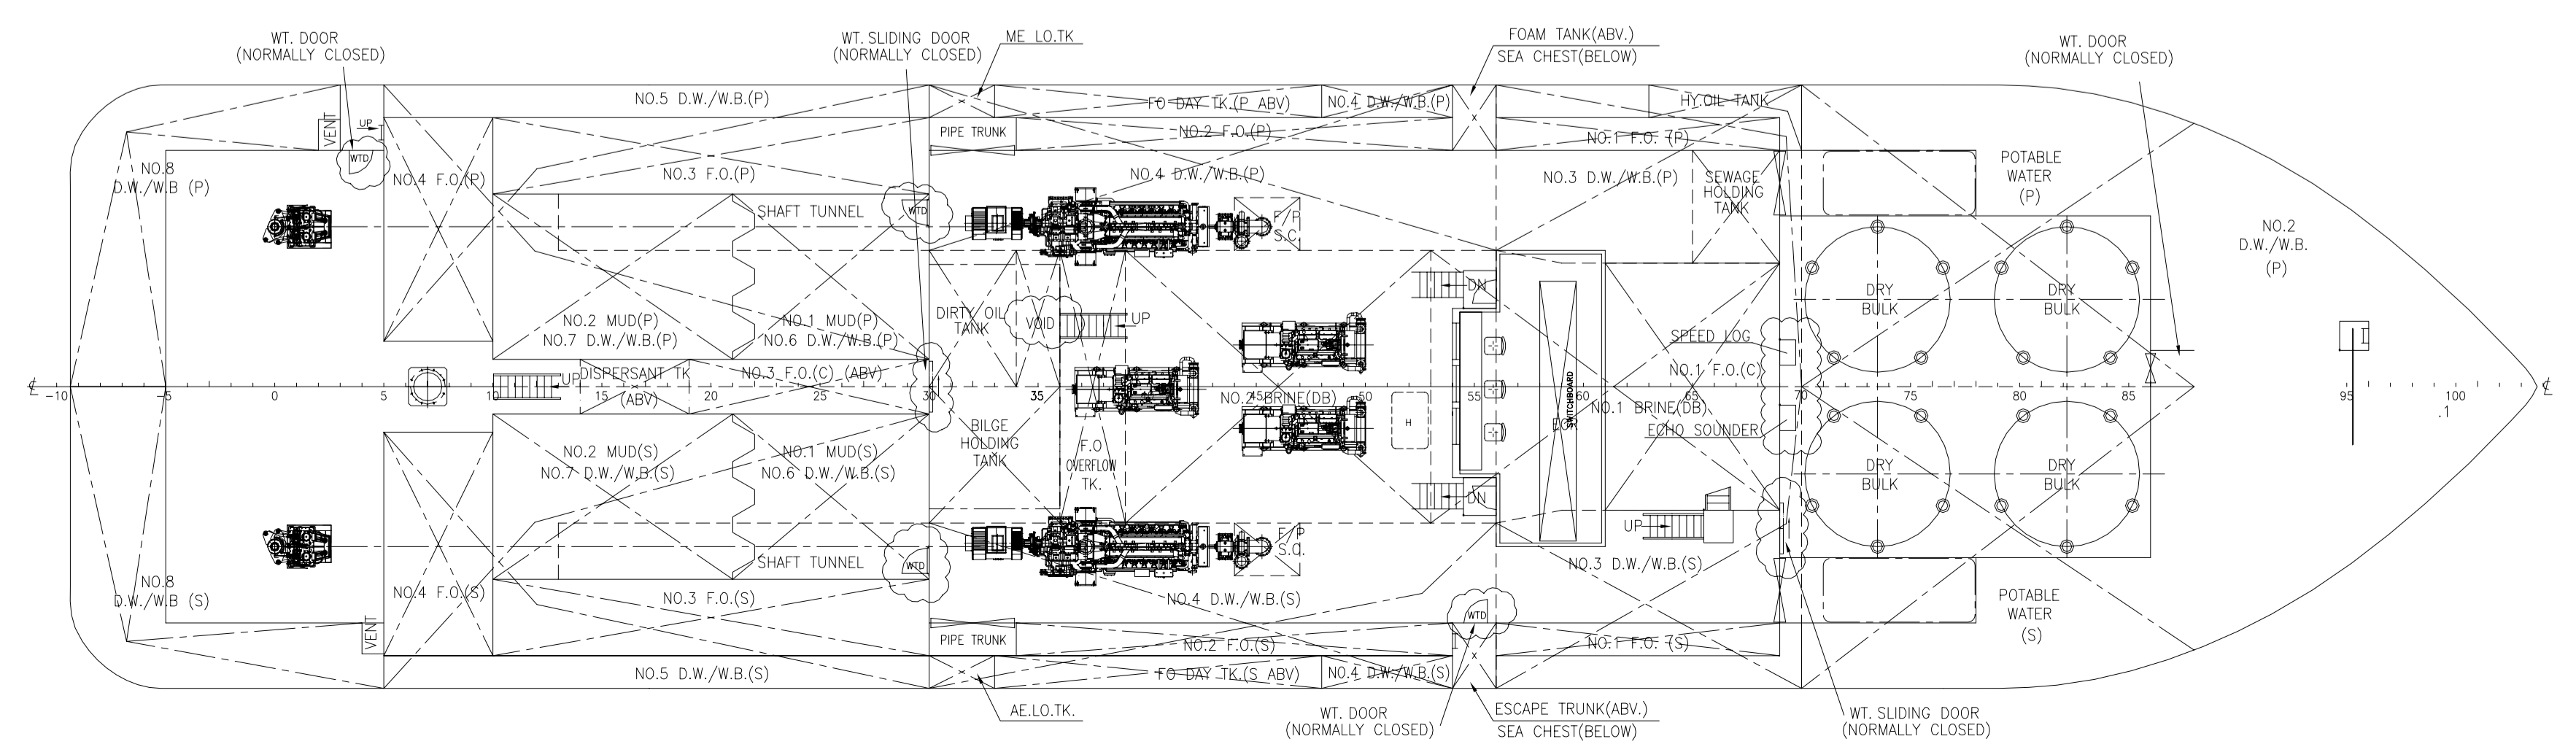

OUTBOARD PROFILE

OFFICER DECK (8PAX)

UPPER FORECASTLE DECK (22PAX)

MAIN DECK

4	
3	
2	
1	
	OWNER
F.O	3
BRINE CEMENT	40