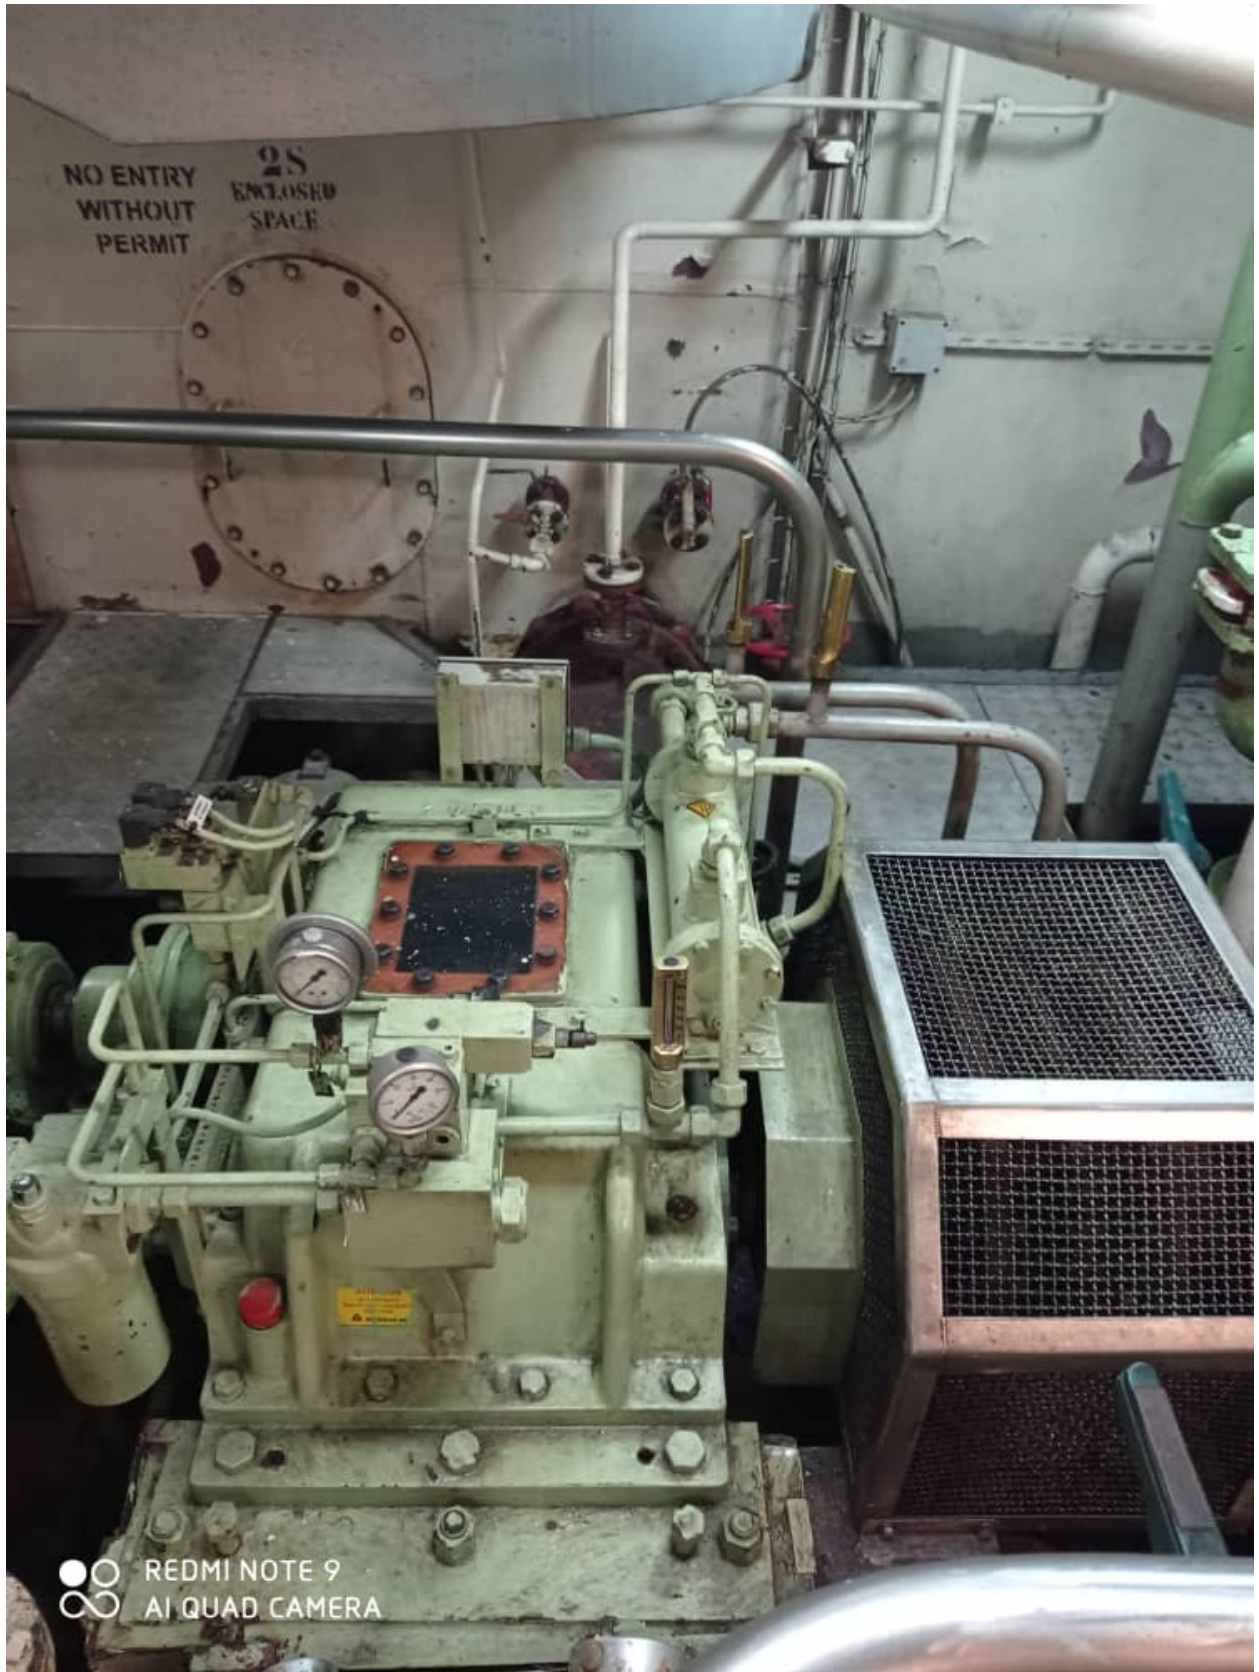

●● REDMI NOTE 9
∞ AI QUAD CAMERA