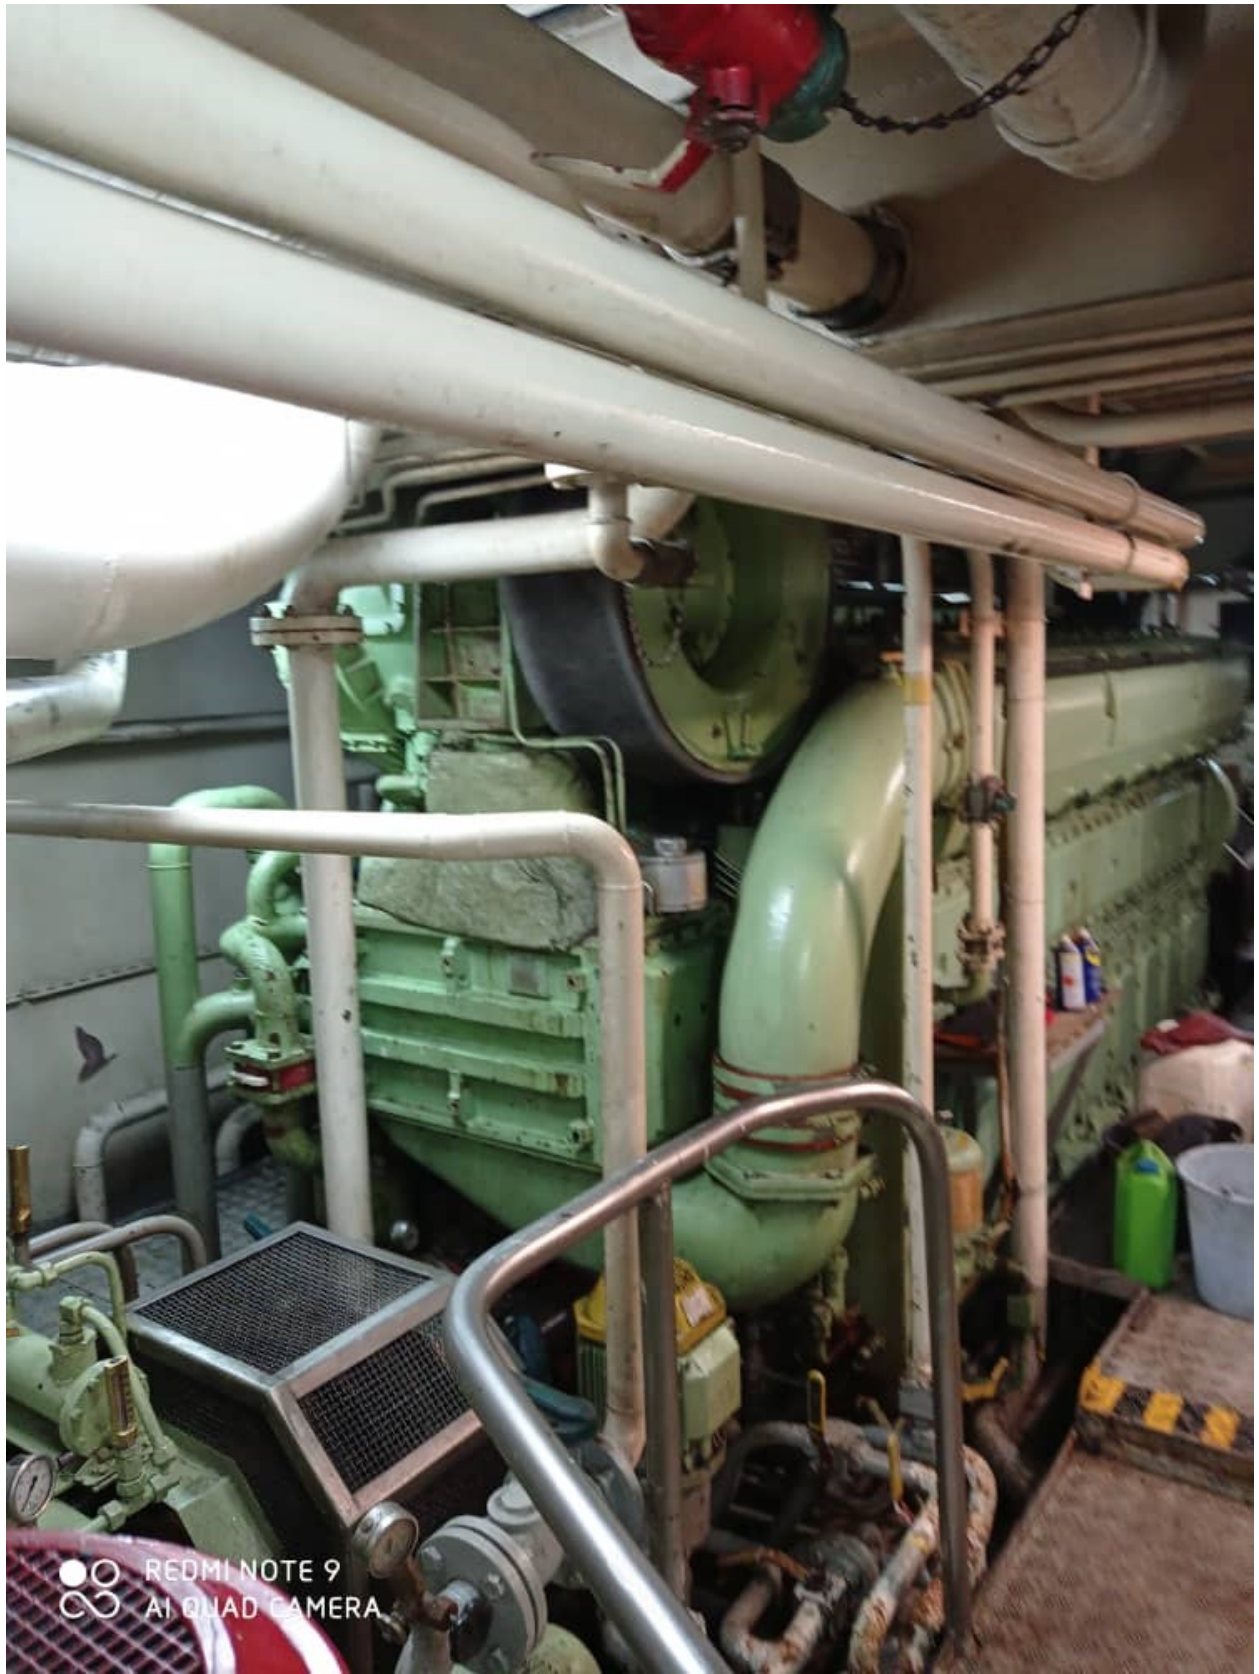

● ○ REDMI NOTE 9
∞ ∞ AI QUAD CAMERA