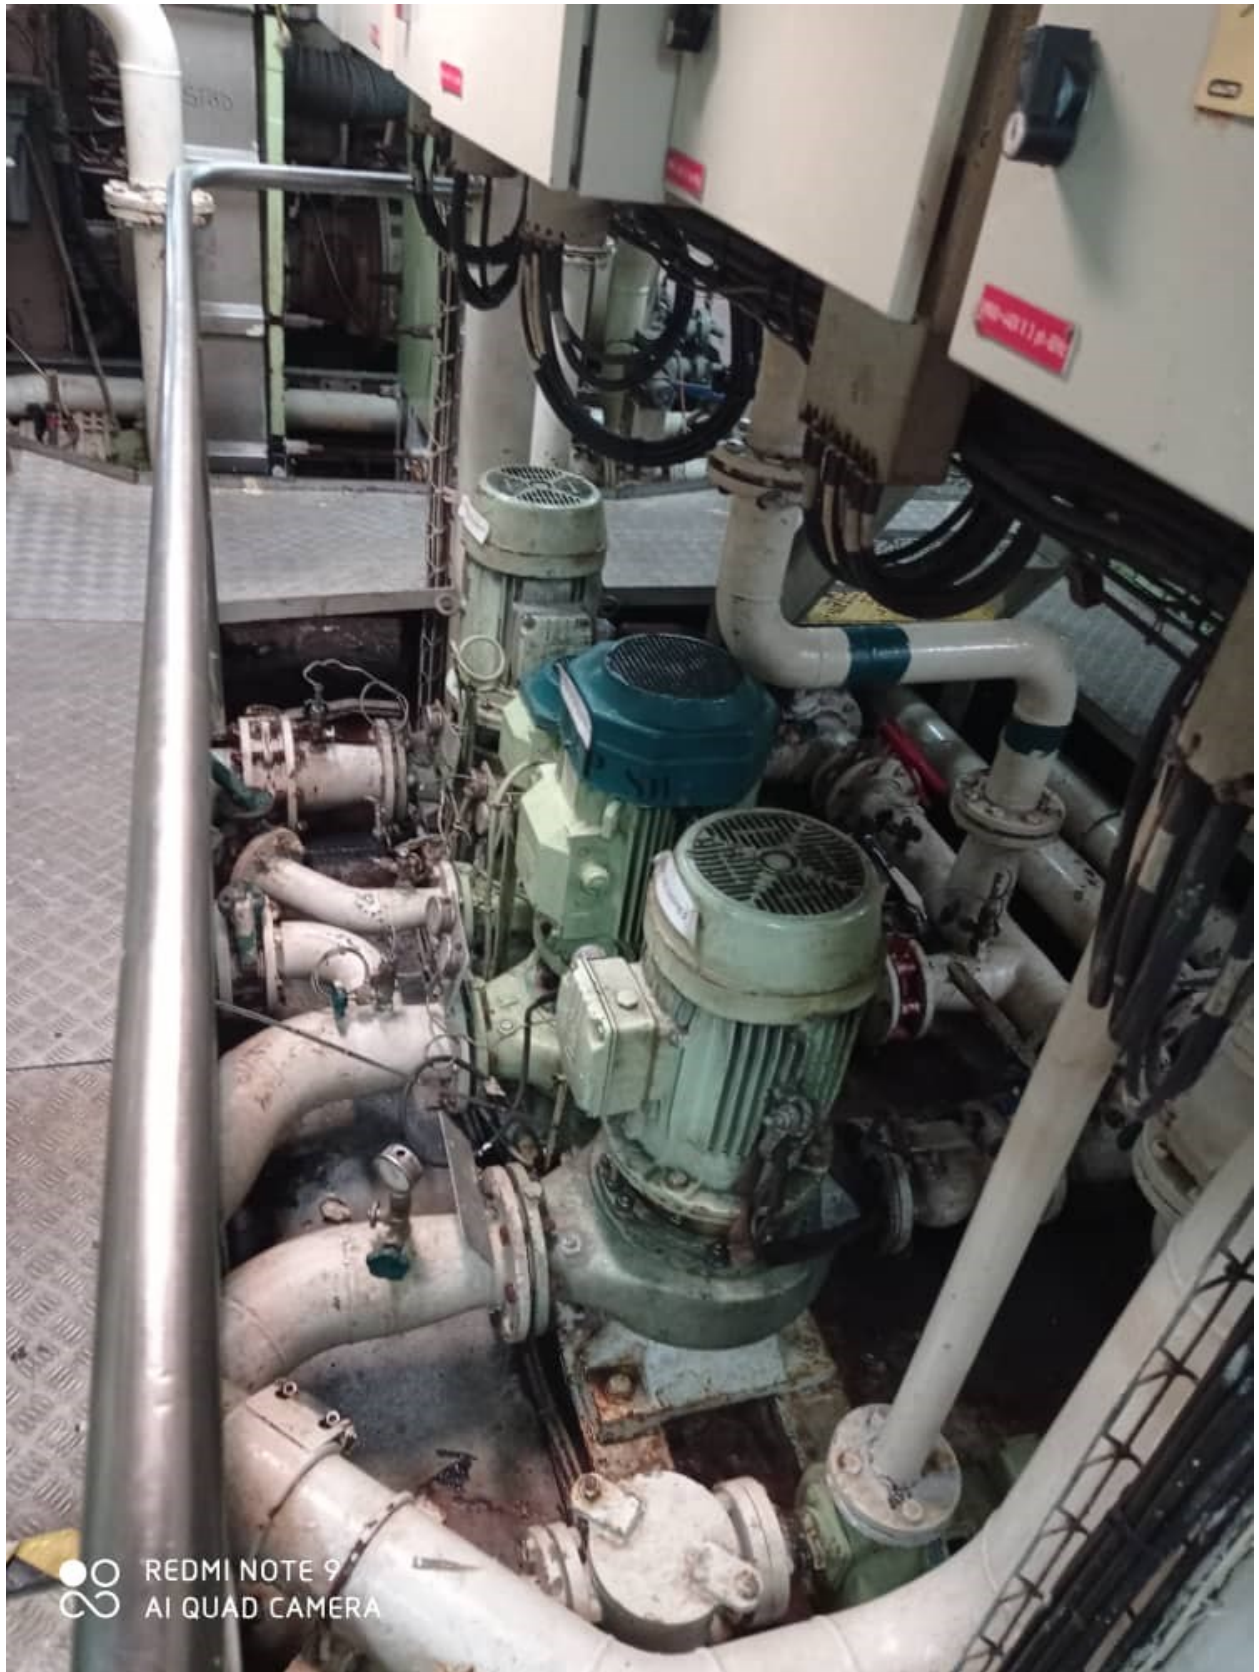

REDMI NOTE 9
AI QUAD CAMERA